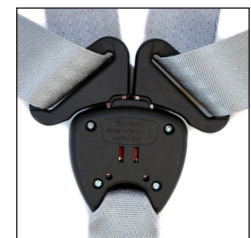

Toddler Seat Harness Systems

Titan Toddler Buckle

The Titan family of buckles delivers superior ease of use and clean, contemporary styling while securing the most precious cargo imaginable. Parents and caregivers truly appreciate the easy-to-press buttons and tongues that latch smoothly every time.

Features

- Forward and Rear Facing Applications
- FMVSS, CMVSS Compliant
- Independent Latching with Tongue Ejection
- Large, Concave Linear Press Button
- Multiple Drainage Ports

Americas Headquarters

22937 Gallatin Way
Elkhart, IN 46514
Sales@TrustShield.com