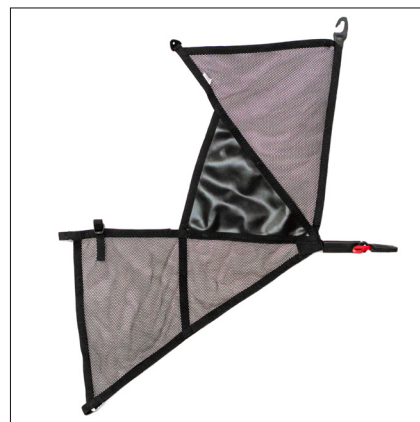

Side Protection / Nets

ROHVA Compliant Solutions

Our side protection/nets provide superior riding experiences while ensuring passengers are safely contained. These solutions enhance protection while meeting new, evolving ROHVA requirements.

Features

- Convenient One Handed Operation
- Proven Performance in Extended Sunlight and Harsh Conditions
- Showroom Appeal with Maximum Functionality
- Meets or Exceeds ROHVA Recommendations

Americas Headquarters
3802 Gallatin Way
Elkhart, IN 46514
Sales@TrustShield.com